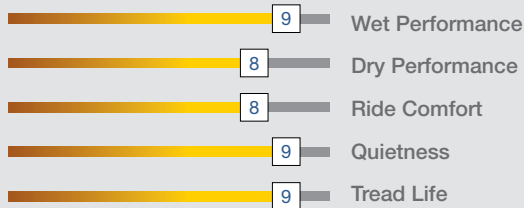

PARAGON TRACRUNNER HT

Q, R, AND S SPEED RATED

The Paragon TracRunner HT is engineered to deliver a combination of comfort and performance on pickups and SUVs vehicles. A staggered tread block design provides a quiet, superior ride while full-depth sipes deliver exceptional all-weather traction throughout its long life. The Paragon TracRunner HT features a specially formulated compound for enhanced tread life.

- Block design provides noise cancellation, balances pressure and allows for more contact points on the road surface.
- Block edge design provides better wet traction and handling.
- Enhanced upper shoulder profile allows better surface contact for control.
- Tie bars on shoulders for high speed stability.
- Jointless Bead Cover: spiral steel band wrapped around beads improves the structural rigidity of the tire resulting in a smooth ride.
- Rim Protector.

For full warranty details, visit www.paragontires.com/warranty

SIZE	LI/SR	L.R.	T.D.	UTQG
			32nds	
LT225/75R16	115/112S	10PR	13	—
LT235/85R16	120/116S	10PR	13	—
LT245/75R16	120/116Q	10PR	13	—
LT265/75R16	123/120Q	10PR	13	—
LT265/70R17	121/118Q	10PR	13	—