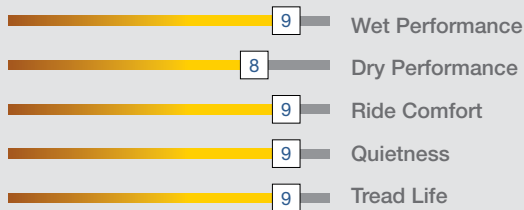

PARAGON TOUR SUV

H, T, V AND W SPEED RATED, UTQG 700 A A 60,000 Mile Limited Treadwear Warranty

The TOUR SUV is tailored for SUV drivers pursuing excellence in both comfort and drivability. The TOUR SUV stays in tune with the driver's needs for responsive handling and traction, incorporating the need for a quiet, comfortable cabin, while ensuring vehicle size and weight requirements are met. Available in a modern size range and backed by a premium mileage warranty, the TOUR SUV is engineered to deliver and enhance the driving experience specifically for today's SUV's and CUV's.

- **Wet Handling:** Broad circumferential grooves integrated with shoulder lateral grooves, provide effective water evacuation, ensuring exceptional wet traction.
- **Premium Mileage:** High mileage tread compounds formulated via advanced mixing technology are used with optimized contact footprint to promote longer tread life
- **Quiet Cabin:** Frequency staggering technology and multi-pitch design are optimized by SPSS noise simulation technology ensuring minimal road noise

For full warranty details, visit www.paragontires.com/warranty

SIZE	LI/SR	L.R.	T.D.	UTQG
			32nds	
215/65R16	98H		10	700 A A
215/70R16	100H		10	700 A A
235/60R16	100H		10	700 A A
245/70R16	107T		10	700 A A
255/70R16	111H		10	700 A A
265/70R16	112H		10	700 A A
215/60R17	96H		10	700 A A
225/55R17	97V		10	700 A A
225/60R17	99H		10	700 A A
225/65R17	102H		10	700 A A
235/55R17	99V		10	700 A A
235/60R17	102H		10	700 A A
235/65R17	104H		10	700 A A
245/65R17	107H		10	700 A A
255/60R17	106H		10	700 A A
265/65R17	112H		10	700 A A
215/55R18	95H		10	700 A A
225/55R18	98V		10	700 A A
225/60R18	100H		10	700 A A
235/50R18	97V		10	700 A A
235/55R18	100V		10	700 A A
235/60R18	107V	XL	10	700 A A
235/65R18	106H		10	700 A A
245/60R18	105H		10	700 A A
255/55R18	109V	XL	10	700 A A
255/65R18	111T		10	700 A A
265/60R18	110H		10	700 A A
225/55R19	99V		10	700 A A
235/45R19	95V		10	700 A A
235/50R19	103V	XL	10	700 A A
235/55R19	105V	XL	10	700 A A
245/55R19	103V		10	700 A A
255/50R19	107V	XL	10	700 A A
255/55R19	111V	XL	10	700 A A
255/60R19	109H		10	700 A A
265/50R19	110V	XL	10	700 A A
235/55R20	105V	XL	10	700 A A
245/50R20	102V		10	700 A A
245/60R20	107H		10	700 A A
255/50R20	109V	XL	10	700 A A
255/55R20	110V	XL	10	700 A A
265/50R20	107H		10	700 A A
275/40R20	106W	XL	10	700 A A
265/40R21	105W	XL	10	700 A A
275/40R21	107W	XL	10	700 A A
275/45R21	110W	XL	10	700 A A
285/40R21	109W	XL	10	700 A A
295/35R21	107W	XL	10	700 A A
315/40R21	115W	XL	10	700 A A