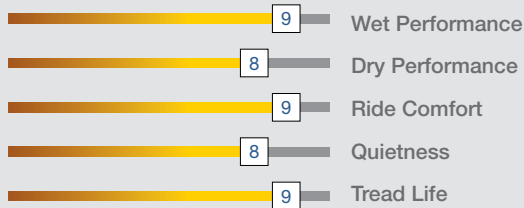

PARAGON RIDGERUNNER AT²

50,000 Mile Limited Treadwear Warranty

* Mileage warranty does not apply to LT designated tires.

The PARAGON RIDGERUNNER AT² is a premium all-terrain tire specifically designed for pickup trucks and SUVs. The RIDGERUNNER AT² excels in delivering reliable performance across diverse driving conditions, both on and off the road. The tire is 3PMS certified (Three Peak Mountain Snowflake), ensuring consistent capability in severe winter conditions while maintaining a quiet and comfortable ride year-round.

- **Harmonious Vehicle Cabin:** The tire's optimized pitch sequence, developed through Finite Element Analysis, effectively reduces resonance and road noise, ensuring a quieter and more comfortable cabin experience.
- **Durability and Toughness:** Engineered with function in mind, tire casing construction and advanced materials ensure exceptional durability, resisting punctures and damage while on or off-road.
- **All-Weather Versatility:** 3PMS certified, deep all-terrain tread lugs, and staggered shoulder tread blocks, provide dependable traction on a variety of terrains and throughout different seasons.

For full warranty details, visit www.paragontires.com/warranty

SIZE	LI/SR	L.R.	T.D.	UTQG
			32nds	
235/75R15	109S	XL	13	620 A B
265/70R16	112T	SL	13	620 A B
235/70R16	106S	SL	13	620 A B
265/75R16	116S	SL	13	620 A B
245/75R16	111S	SL	13	620 A B
235/65R17	104S	SL	13	620 A B
255/65R17	110T	SL	13	620 A B
265/65R17	112S	SL	13	620 A B
245/65R17	107S	SL	13	620 A B
245/70R17	110T	SL	13	620 A B
265/70R17	115S	SL	13	620 A B
275/65R18	116T	SL	13	620 A B
265/65R18	114T	SL	13	620 A B
265/70R18	116T	SL	13	620 A B
275/55R20	117T	XL	13	620 A B
265/50R20	111T	XL	13	620 A B
275/60R20	115T	SL	13	620 A B
285/45R22	114H	XL	13	620 A B
LT235/85R16	120/116S	10PR	16	
LT245/75R16	120/116S	10PR	16	
LT265/75R16	123/120S	10PR	16	
LT225/75R16	115/112S	10PR	16	
LT265/70R17	123/120S	10PR	16	
LT245/70R17	119/116S	10PR	16	
LT235/80R17	120/117R	10PR	16	
LT245/75R17	121/118S	10PR	16	
LT285/70R17	126/123S	10PR	16	
LT315/70R17	126/123S	10PR	16	
LT275/65R18	123/120R	10PR	16	
LT275/70R18	125/122R	10PR	16	
LT265/70R18	124/121S	10PR	16	
LT265/60R20	121/118R	10PR	16	
LT275/60R20	123/120R	10PR	16	
LT275/65R20	126/123R	10PR	16	
LT275/55R20	120/117R	10PR	16	
LT285/60R20	125/122R	10PR	16	
LT305/55R20	121/118R	10PR	16	
31X10.50R15LT	109S	6PR	16	
35X12.50R17LT	125R	10PR	16	
33X12.50R18LT	118S	10PR	16	
35X12.50R18LT	123R	10PR	16	
33X12.50R20LT	114S	10PR	16	
35X12.50R20LT	121R	10PR	16