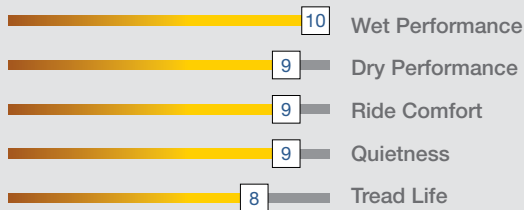

PARAGON SPORT HP AS2

V,W AND Y SPEED RATED
UTQG 600 A A

50,000 Mile Limited Treadwear Warranty

The Paragon SPORT HP AS2 is an exceptional ultra high-performance all-season tire designed for car enthusiasts who enjoy their vehicle to their fullest. The Paragon SPORT HP AS2 also provides well-grounded cornering stability, with significant improvements in both dry and wet braking performance. Backed with an excellent tread life warranty, you can enjoy as many roads as you desire.

- **Enhanced Longevity:** featuring an advanced super wear-resistant compound, this tire outlasts similar products in its category, providing extended durability and reliability
- **Reinforced Structural Integrity:** improves stability during high-speed driving and cornering.
- **Reliable Performance:** a contemporary tread design with optimized void patterns increases the number of groove edges, greatly improving wet traction and overall stability.

For full warranty details, visit www.paragontires.com/warranty

SIZE	LI/SR	L.R.	T.D.	UTQG
32nds				
205/45R16	87W	XL	10	600 A A
205/45R16	87W	XL	10	600 A A
205/50R16	87W		10	600 A A
205/55R16	91W		10	600 A A
215/55R16	97W	XL	10	600 A A
205/45R17	88W	XL	10	600 A A
205/50R17	93W	XL	10	600 A A
215/45R17	91W	XL	10	600 A A
215/50R17	91V		10	600 A A
215/55R17	98W	XL	10	600 A A
225/45R17	91V		10	600 A A
225/50R17	98V	XL	10	600 A A
225/55R17	101W	XL	10	600 A A
235/45R17	97W	XL	10	600 A A
235/50R17	100W	XL	10	600 A A
235/55R17	103W	XL	10	600 A A
245/40R17	95V	XL	10	600 A A
245/45R17	99W	XL	10	600 A A
215/45R18	93W	XL	10	600 A A
225/40R18	92W	XL	10	600 A A
225/45R18	95W	XL	10	600 A A
225/50R18	99W	XL	10	600 A A
225/55R18	102W	XL	10	600 A A
235/40R18	95W	XL	10	600 A A
235/45R18	98W	XL	10	600 A A
235/50R18	97W		10	600 A A
235/55R18	104W	XL	10	600 A A
245/40R18	97W	XL	10	600 A A
245/45R18	100W	XL	10	600 A A
245/55R18	107W	XL	10	600 A A
255/35R18	90W		10	600 A A
225/40R19	93W	XL	10	600 A A
225/45R19	92W		10	600 A A
225/55R19	103W	XL	10	600 A A
235/35R19	91W	XL	10	600 A A
235/40R19	92W		10	600 A A
235/50R19	103W	XL	10	600 A A
235/55R19	105W	XL	10	600 A A
245/35R19	93W	XL	10	600 A A
245/40R19	98W	XL	10	600 A A
245/45R19	102W	XL	10	600 A A
245/50R19	101W		10	600 A A
255/35R19	96W	XL	10	600 A A
255/40R19	100W	XL	10	600 A A
255/45R19	104W	XL	10	600 A A
275/40R19	101W		10	600 A A
235/55R20	102W		10	600 A A
245/35R20	95W	XL	10	600 A A
245/40R20	99Y	XL	10	600 A A
245/45R20	103Y	XL	10	600 A A
245/50R20	105W	XL	10	600 A A
255/40R20	101Y	XL	10	600 A A
255/45R20	105Y	XL	10	600 A A
275/35R20	102Y	XL	10	600 A A
275/40R20	106Y	XL	10	600 A A