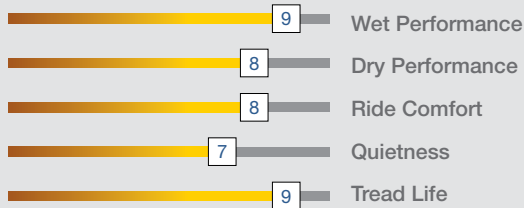

PARAGON RIDGERUNNER R/T

S, T AND Q SPEED RATED / UTQG 600 A B

45,000 Mile Limited Treadwear Warranty

* Mileage warranty does not apply to LT designated tires.

The Paragon Ridgerunner RT tire; Your reliable adventure companion for every season and every terrain. Designed to conquer diverse weather conditions with ease, even the colder temperatures being 3PMS certified. Featuring an optimized tread pattern, it ensures enhanced traction on any terrain, empowering drivers to navigate with confidence and control. Deep tread, ample traction and well-balanced road manners for your everyday travels. The RIDGERUNNER RT is your trusted rugged terrain tire.

- Navigate with ease across various terrains thanks to the tire's optimized tread design and deep tread depths (16&18/32), offer superior traction and control, empowering drivers to tackle any road with confidence.
- Tire's aggressive sidewall biters enhance off-road performance and protection, offering increased puncture resistance and a functional rugged appearance
- Experience peace of mind, knowing that the tire is 3PMS certified for severe snow conditions, providing consistent grip and traction even in challenging winter temperatures.

SIZE	L/SR	L.R.	T.D.	UTQG	MAX LOAD		STUD SIZE
					1X	2X	
			32nds				
265/70R17	115T		16	600 A B	2679@44		
255/70R18	116T	XL	16	600 A B	2756@50		
265/60R18	114S	XL	16	600 A B	2601@50		
265/65R18	116T	XL	16	600 A B	2756@50		
265/70R18	116S		16	600 A B	2756@44		
275/65R18	116T	XL	16	600 A B	2756@50		
265/50R20	111T	XL	16	600 A B	2403@50		
275/55R20	117T	XL	16	600 A B	2833@50		
275/60R20	116T	XL	16	600 A B	2756@50		
285/45R22	114Q	XL	16	600 A B	2601@50		
LT245/70R17	119/116Q	10PR	18		3000@80	2755@80	15
LT245/75R17	121/118Q	10PR	18		3195@80	2910@80	15
LT265/70R17	123/120Q	10PR	18		3415@80	3085@80	15
LT285/70R17	126/123Q	10PR	18		3750@80	3415@80	15
LT265/65R18	122/119Q	10PR	18		3305@80	3000@80	15
LT265/70R18	124/121Q	10PR	18		3525@80	3195@80	15
LT275/65R18	123/120Q	10PR	18		3415@80	3085@80	15
LT275/70R18	125/122Q	10PR	18		3640@80	3305@80	15
LT275/55R20	120/117Q	10PR	18		3085@80	2835@80	15
LT275/65R20	126/123Q	10PR	18		3750@80	3415@80	15
LT305/55R20	125/122Q	12PR	18		3640@80	3305@80	15
LT275/60R20	123/120Q	10PR	18		3415@80	3085@80	15
33X12.50R17LT	120Q	10PR	18		3085@65		15
35X12.50R17LT	125Q	10PR	18		3640@65		15
37X12.50R17LT	124Q	8PR	18		3525@50		15
33X12.50R18LT	122Q	12PR	18		3305@80		15
35X12.50R18LT	128Q	12PR	18		3970@80		15
37X12.50R18LT	128Q	10PR	18		3970@65		15
33X12.50R20LT	119Q	12PR	18		3000@80		15
35X12.50R20LT	125Q	12PR	18		3640@80		15
35X13.50R20LT	126Q	12PR	18		3750@80		15
37X12.50R20LT	126Q	10PR	18		3750@65		15
33X12.50R22LT	114Q	12PR	18		2600@80		15
35X12.50R22LT	121Q	12PR	18		3195@80		15
37X12.50R22LT	127Q	12PR	18		3860@80		15
37X13.50R22LT	128Q	12PR	18		3970@80		15

* 3PMS Certified

* LT tires are pinned for studs