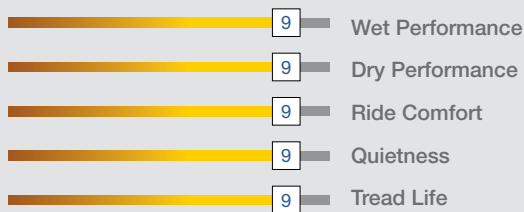

PARAGON TOUR A/S

H, T, V AND W SPEED RATED
UTQG 420 A A AND 420 A B

60,000 Mile Limited Treadwear Warranty

The Paragon Tour A/S tire is an all-season touring tire engineered to deliver exceptional handling and all-season performance. The Paragon Tour A/S features 4 wide circumferential grooves to help channel water away quickly and efficiently delivering excellent wet weather traction. A modern non-directional tread design provides superior road feel and handling making the Tour A/S the perfect everyday tire.

- Modern non-directional all-season tread design.
- Variable pitch tread design for low noise performance.
- Silica compound for superior wet traction and reduced rolling resistance.
- Jointless Bead Cover: spiral steel band wrapped around beads improves the structural rigidity of the tire resulting in a smooth ride.
- Higher sidewall turn-up provides improved sidewall strength and durability.

For full warranty details, visit www.paragontires.com/warranty

SIZE	LI/SR	L.R.	T.D. 32nds	UTQG
175/70R13	82T		10	420 A A
175/65R14	86T	XL	10	420 A A
175/70R14	84T		10	420 A A
185/60R14	82H		10	420 A A
185/65R14	86H		9	420 A A
185/70R14	88H		10	420 A A
195/70R14	91T		10	420 A A
185/60R15	88H	XL	10	420 A A
185/65R15	92H	XL	10	420 A A
195/55R15	85V		10	420 A A
195/60R15	88H		10	420 A A
195/65R15	91H		10	420 A A
205/60R15	95H	XL	10	420 A A
205/65R15	94H		10	420 A A
205/70R15	96T		10	420 A A
215/60R15	94H		10	420 A A
215/70R15	98T		10	420 A A
205/50R16	87H		10	420 A B
205/55R16	94V	XL	10	420 A A
205/60R16	92H		11	420 A A
205/65R16	95H		11	420 A A
215/55R16	97H	XL	11	420 A A
215/60R16	95H		10	420 A A
215/65R16	98T		10	420 A A
225/60R16	98H		10	420 A A
225/65R16	100H		10	420 A A
205/50R17	89V		10	420 A A
215/50R17	91V		10	420 A A
215/55R17	94V		10	420 A A
215/60R17	96T		10	420 A A
215/65R17	99T		10	420 A A
225/55R17	97W		10	420 A A
235/60R17	102T		10	420 A A
235/55R18	100V		10	420 A A
235/60R18	103H		10	420 A A